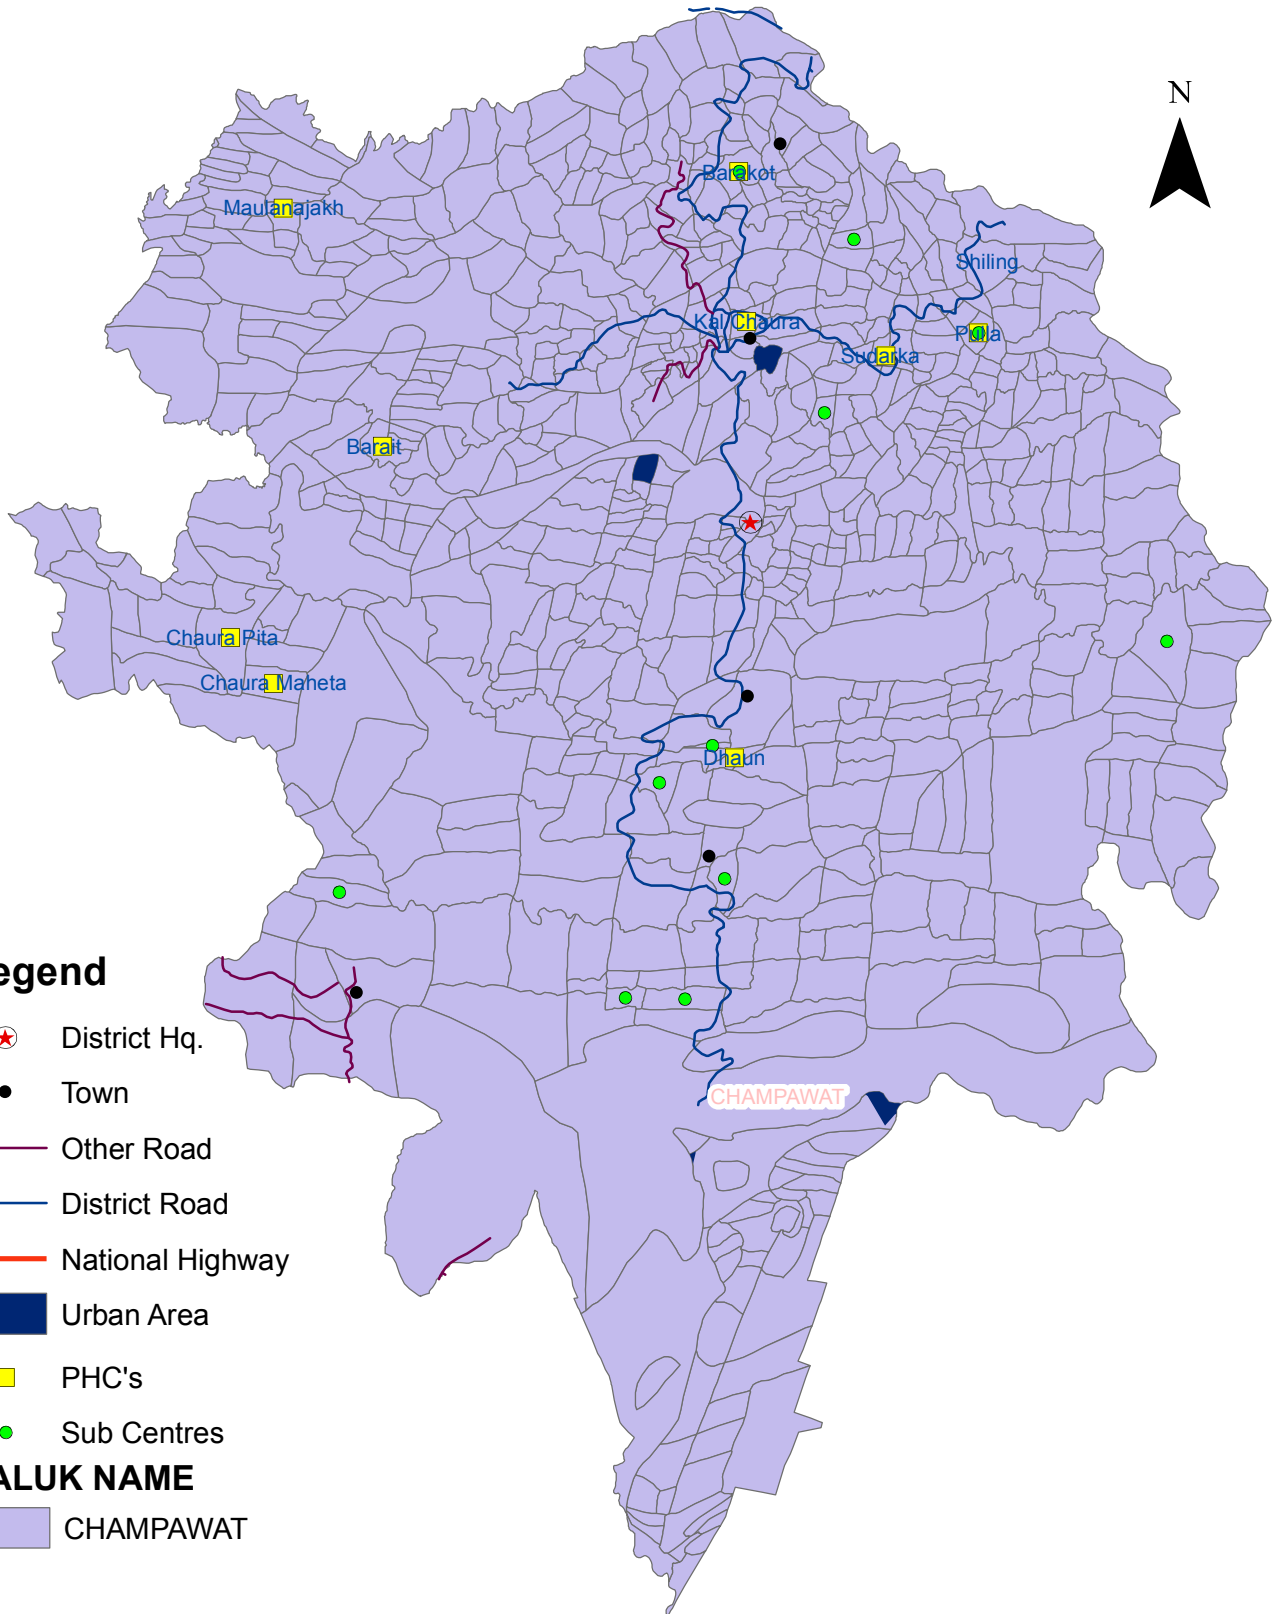

Health Facilities in District Champawat, Uttarakhand

Legend

-  District Hq.
 -  Town
 -  Other Road
 -  District Road
 -  National Highway
 -  Urban Area
 -  PHC's
 -  Sub Centres
- TALUK NAME**
-  CHAMPAWAT

0 5 10 20 Kilometers